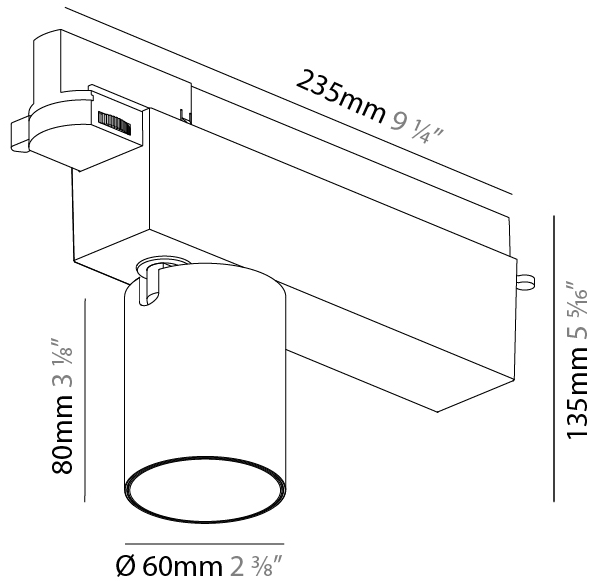

Series: Centriq
Subseries: Centriq 60
Brand: Prolicht
Division: Architectural
Mounting Type: Track
Mounting Location: Ceiling
Subcategory: Spots

PHYSICAL

Shape: Cylinder
Diameter (mm): 60
Diameter (in): 2 3/8
Length (mm): 235
Length (in): 9 1/4
Height (mm): 135
Height (in): 5 5/16
Light Distribution: Adjustable / Direct
Weight (kg): 0.7
Weight (lbs): 1.54
Installation Requirement: Track or profile system
Fixture Finish: SSR / BKV / CWI / CRY / HAB / LAG / UFT / ITA / RUA / RUR / MIC / FTG / MYG / TWT / LOD / PUS / FRO / FUP / KIA / POP / BLS / SPG / MEY / GOH / GUM / CHC / COM / ABZ / JAG / OBR / MOS / ROR
Fixture Material: Aluminum Die Cast

ELECTRICAL

Lamp Type: LED (Zhaga Standard)
Input Wattage (W): 12 / 15
Total Output Wattage (W): 10.8 / 13.5
Dimming: Tri-Mode (Non-Dimming and Phase Dimming (120Vac only) and 0-10V Dimming)
Driver Included: Yes
Driver Location: Integrated
Driver Type: Constant Current - Universal
Driver Class: Class 2
Input Voltage (V): 120 - 277
Constant Current (MA): 350

LED

Number of LEDs: 1
Color Temperature (°K): 2700 / 3000 / 3500 / 4000
Max. Delivered Lumen (lm): 520 / 580 / 627 / 640
Nominal Lumen (lm): 960 / 1070 / 1156 / 1180
CRI: >90 CRI
Lamp Life (hrs): 50000
Upon Request: Special Color Temperature Special Led

OPTICAL

Beam Angle: 8
Adjustability: Rotational 340°; Tilt 90°
Upon Request: Special Beam Angles

RATINGS AND CERTIFICATIONS

Certified By: Certified for North American Standards
IP rating: IP20